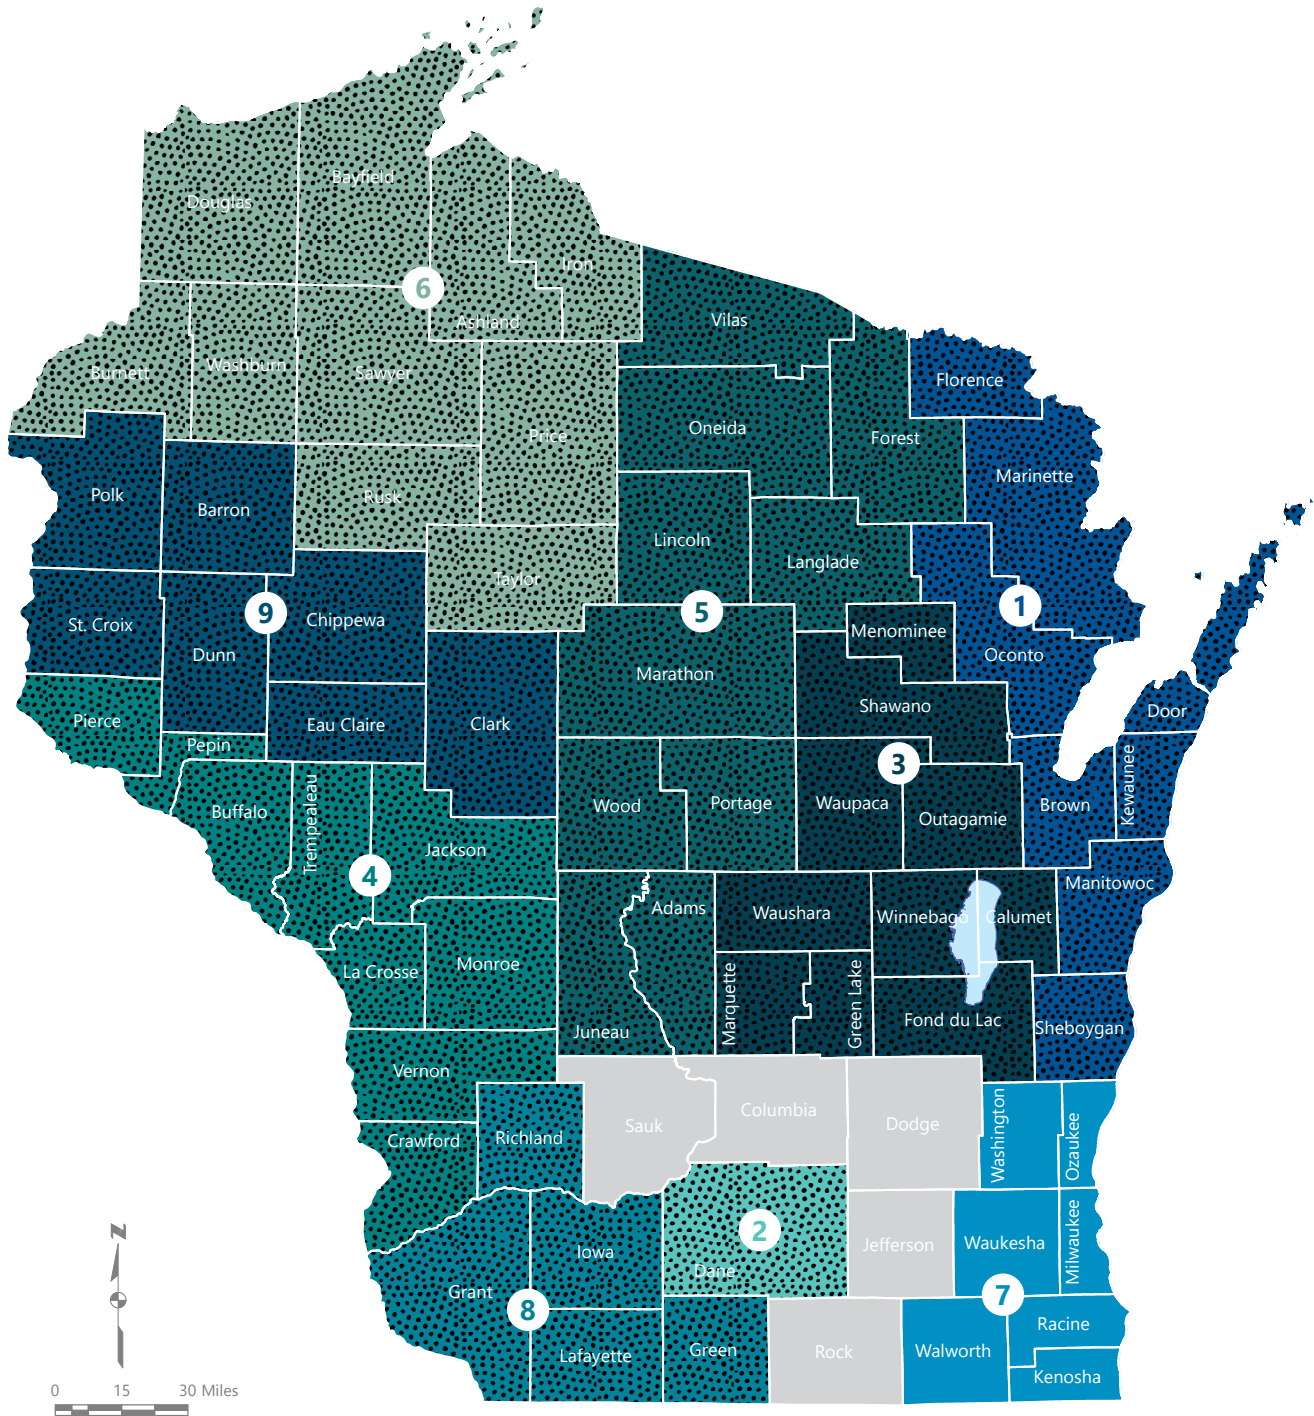

Wisconsin Regional Planning Commissions with Economic Development Districts (EDDs)

Source: Base data provided by the State Cartographers Office and WDNR. MPO and RPC data provided by WDOT.	1 Bay Lake 2 Capital Area 3 East Central 4 Mississippi River	5 North Central 6 Northwest 7 Southeastern 8 Southwestern	9 West Central ● Not RPC Members ▤ RPCs with EDDs